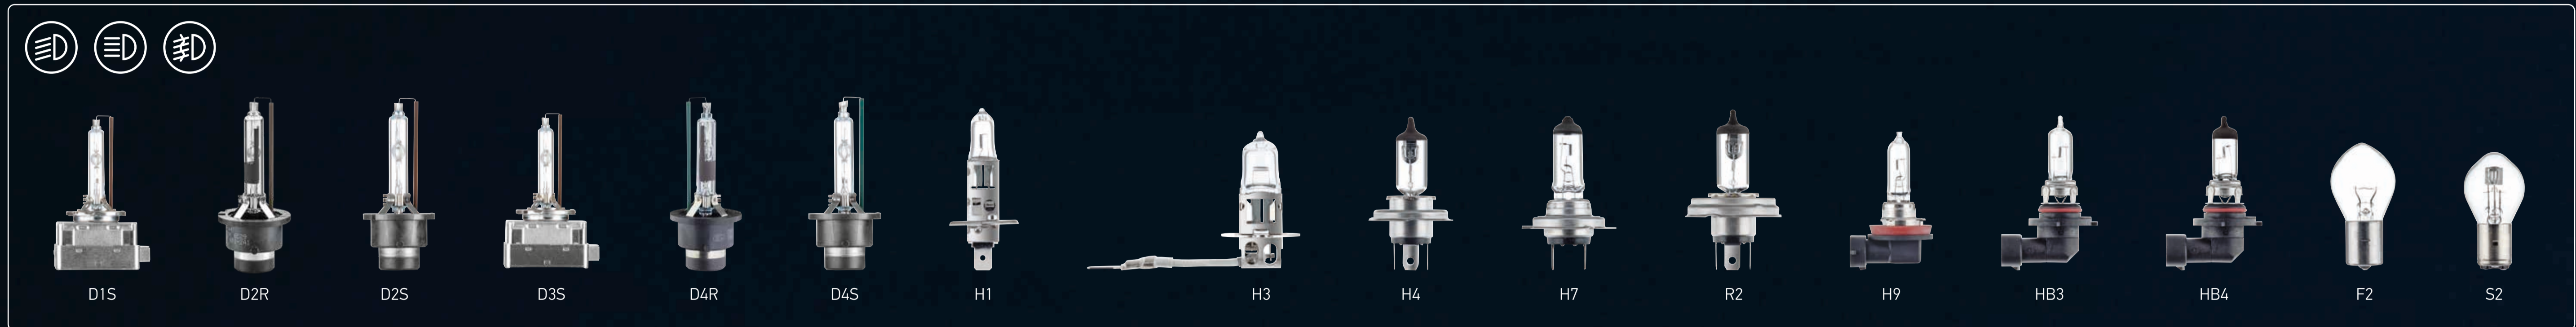

SEE AND BE SEEN - AGRICULTURE APPLICATION OVERVIEW